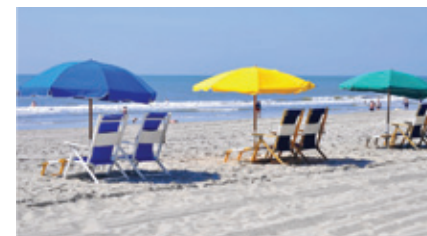

Revision 6.16

MYRTLE BEACH, SC